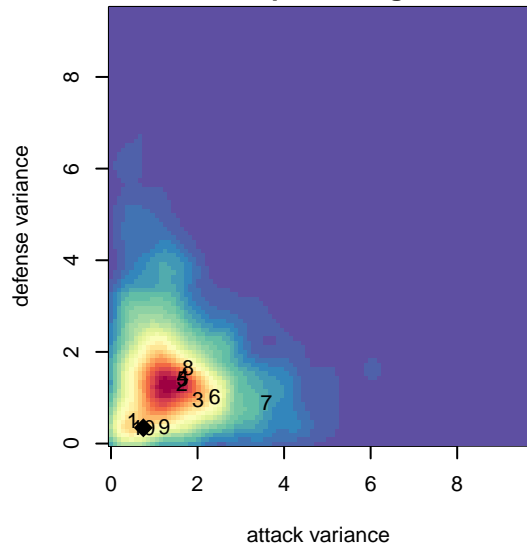

Crossfire OR CUSC Red Power Rays G01

Crossfire Oregon
 Clackamas, OR
 G01 total strength=1530
 attack=15.77 defense=10
 spr league = PTT Win G01 Div 1
 notes= Power Rays

alt names used:

Venues played:
 2017 Mt Hood Challenge U19 Silver
 2017 PTT Winter G01 Division 1

Crossfire OR CUSC Red Power Rays G01
 Dots are actual minus expected GF (blue circles) and GA (red triangles).
 Blue line is smoothed change in attack strength. Red is smoothed change in defense strength.

**attack and defense variance (black dot)
relative to other teams
and top 10 in region**

**attack and defense rating
relative to others at age
and all opponents in last 13 months**

Performance relative to 13 month average