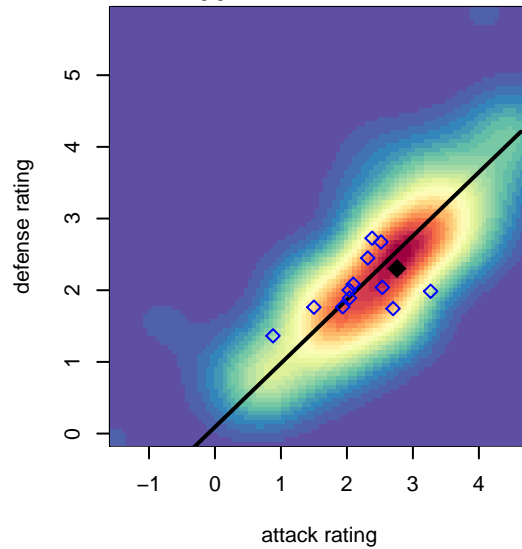

Crossfire OR CUSC Red Power Rays G01

Crossfire Oregon
 Clackamas, OR
 G01 total strength=1530
 attack=15.77 defense=10
 spr league = PTT Win G01 Div 1
 notes= Power Rays

alt names used:

Venues played:
 2017 Mt Hood Challenge U19 Silver
 2017 PTT Winter G01 Division 1

Crossfire OR CUSC Red Power Rays G01
 Dots are actual minus expected GF (blue circles) and GA (red triangles).
 Blue line is smoothed change in attack strength. Red is smoothed change in defense strength.

**attack and defense variance (black dot)
relative to other teams
and top 10 in region**

**attack and defense rating
relative to others at age
and all opponents in last 13 months**

Performance relative to 13 month average